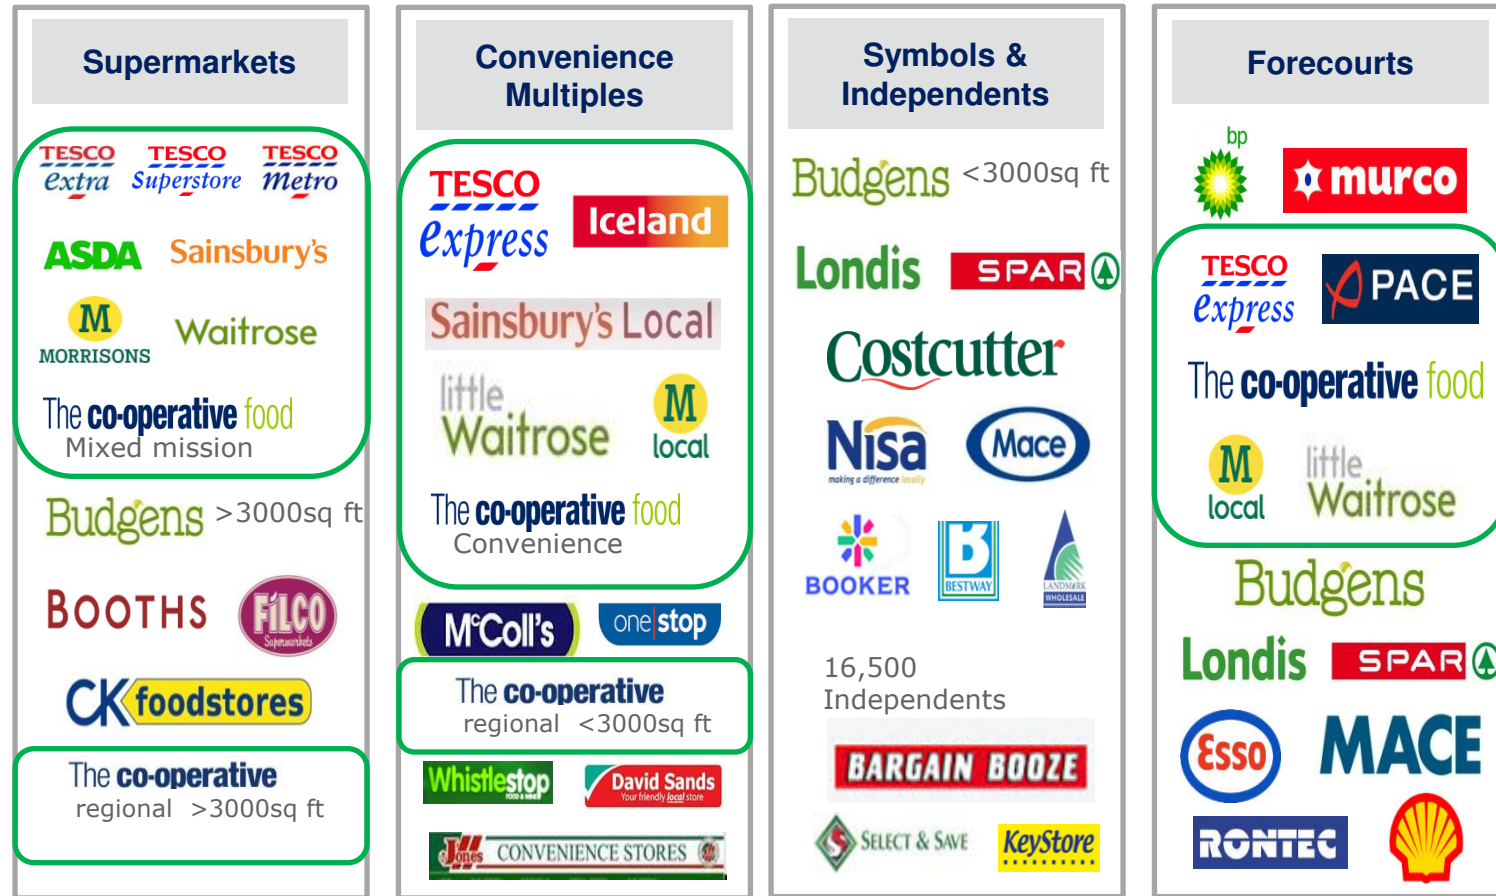

Total GB Market (BWS Outlets)

Major Multiples (84% des volumes VT totaux)